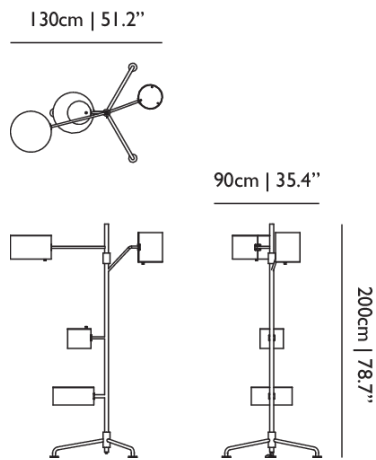

RAL 9016
Traffic white

RAL 1004
Golden yellow

RAL 1023
Traffic yellow

RAL 8016
Mahogany brown

Statistocrat Floor Lamp

Dimensions

Product

WIDTH 130cm | 51.2"
HEIGHT 200cm | 78.7"
DEPTH 90cm | 35.4"
WEIGHT NETTO 23kg | 50.71lbs

Packaging

WIDTH 120cm | 47.2"
HEIGHT 215cm | 84.6"
CUBAGE 3.1m³ | 109.33ft³
LENGTH 120cm | 47.2"
WEIGHT 81kg | 178.57lbs

Technical CU

MATERIAL

Aluminium frame with structured matt powdercoating.

ENERGY LABEL